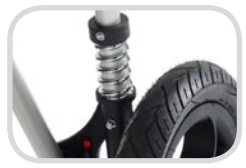

out n' about

**nipper  
sport**

The nipper sport is aimed at parents who wish to use their buggy in off-road conditions and / or parents who intend to use their buggy whilst jogging. The fixed front wheel ensures maximum stability over rough terrain, whilst the large 16" wheels guarantee a smoother ride for the child and an easier push for the parents.

Other than the large 16" wheels, fixed front wheel, and a handlebar-mounted brake lever to govern speed, the nipper sport boasts the same great features as the Out 'n' About nipper 360° single model.

# nipper sport

Features include:

height adjustable handle

independent rear suspension for a smoother ride

one pedal easy lock brake system

quick-release wheel system to fold extremely flat

rain / wind Cover